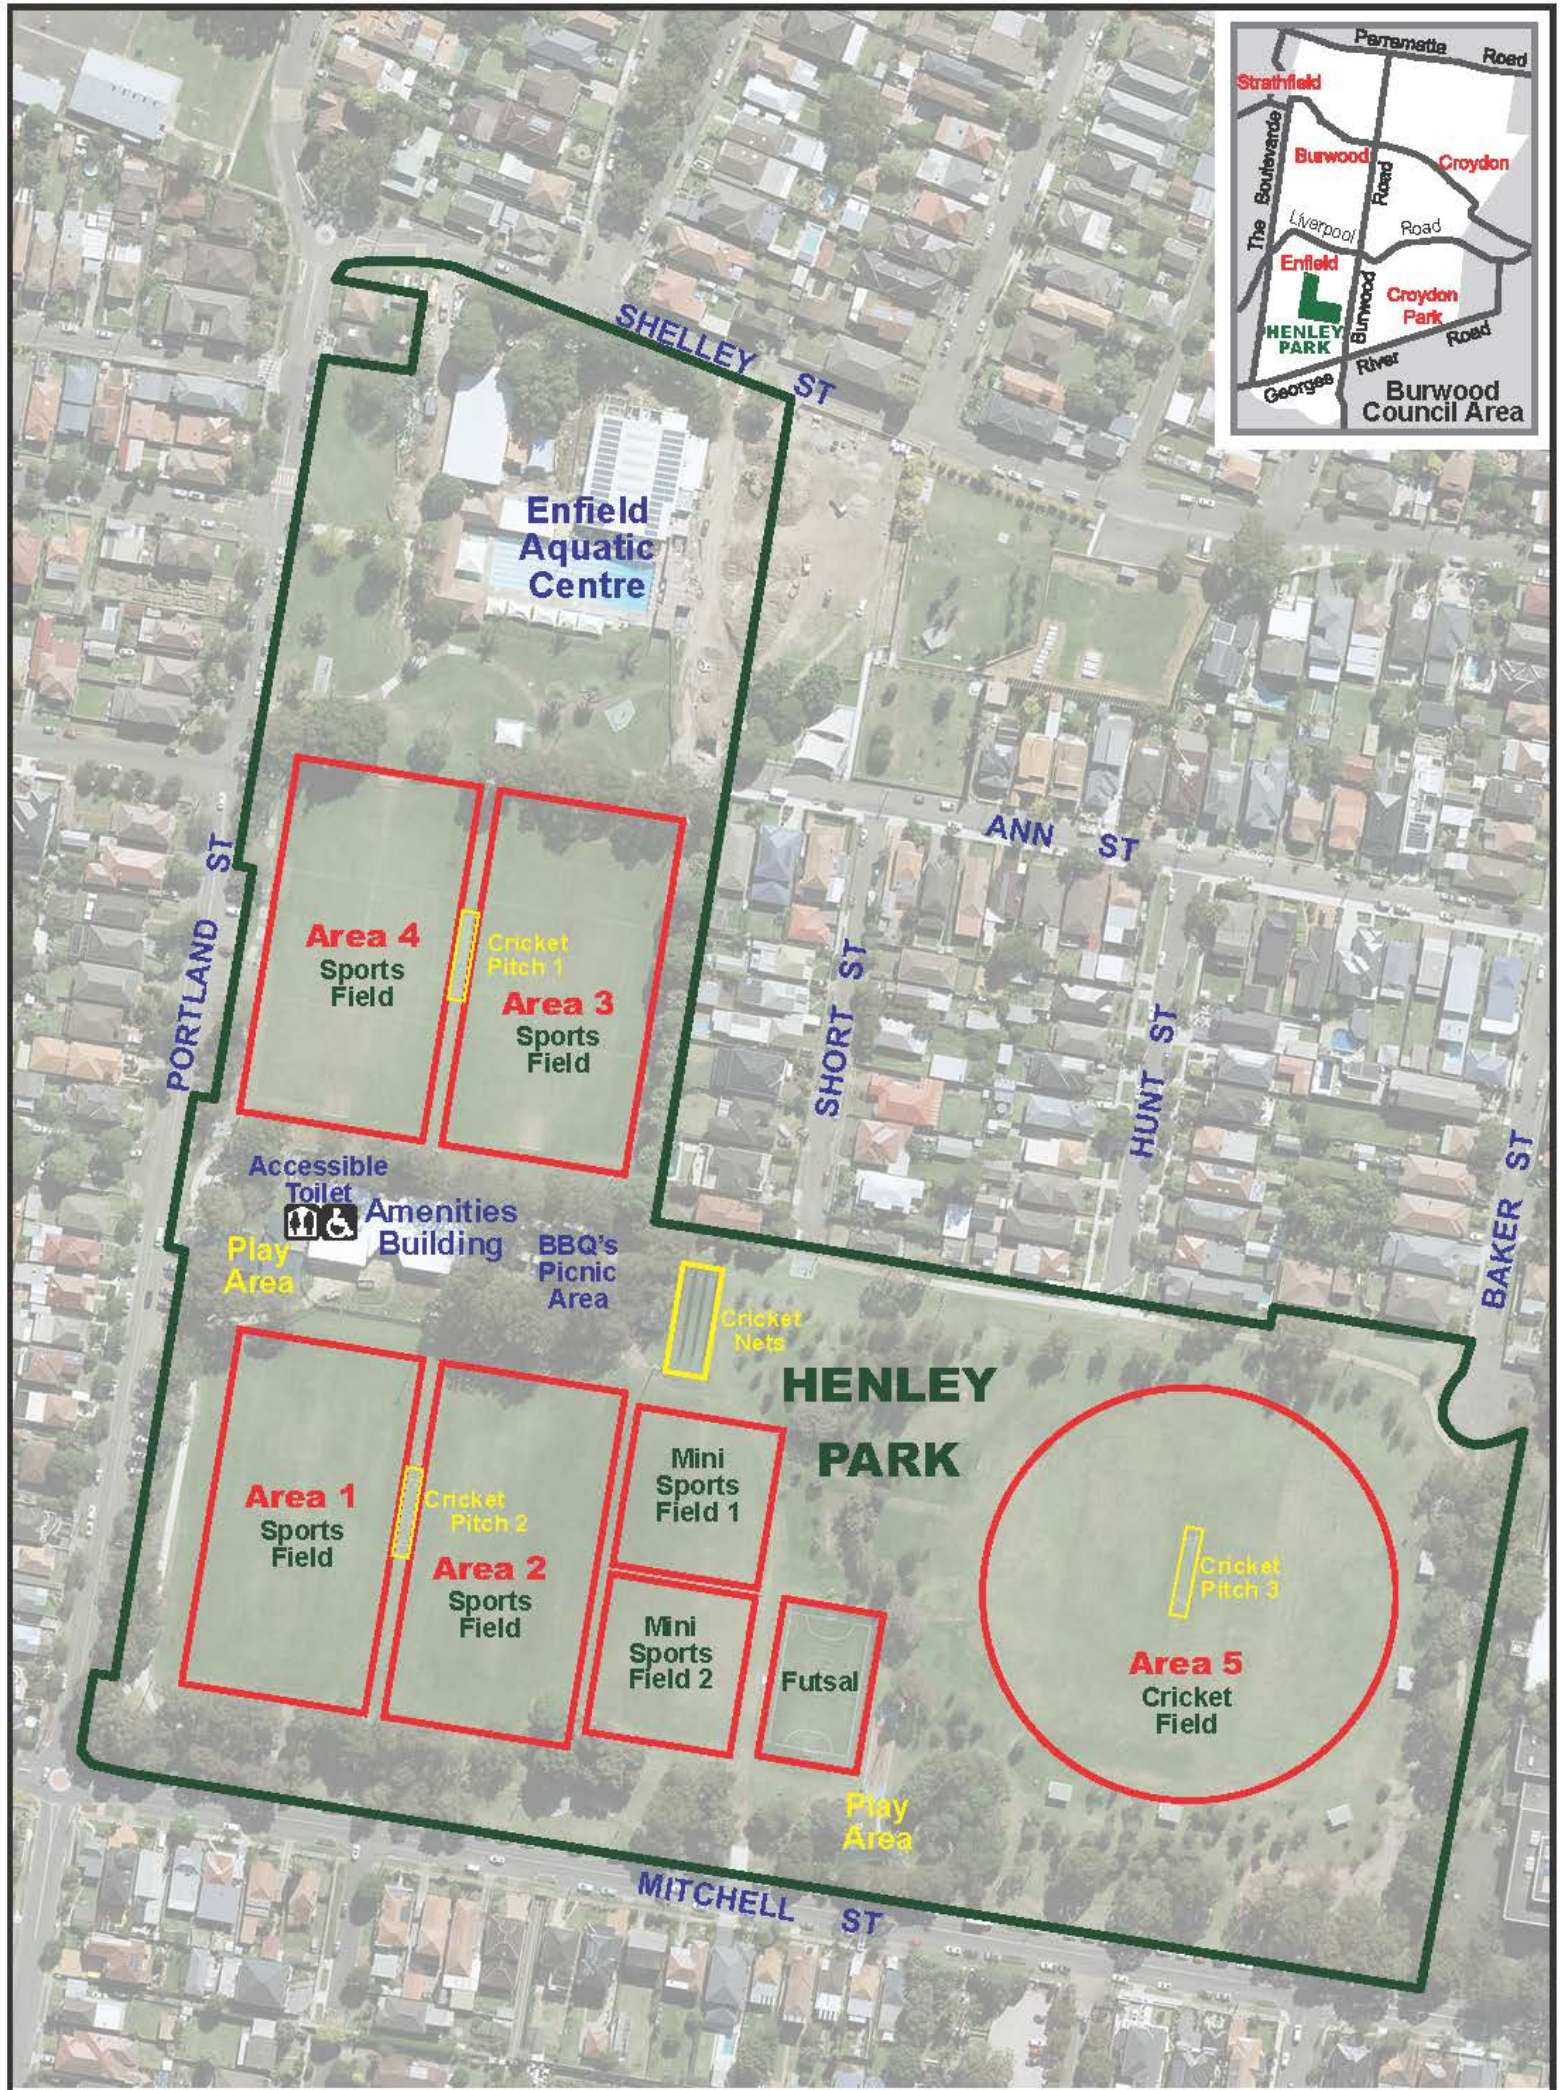

Key –

Teams		Grounds
Abb - Abbotsford	FD - Five Dock	Nield - Nield Park, Rodd Point (Refer to map)
Ash - Ashfield	Hab - Haberfield	Ash - Ashfield Park, Ashfield
Cr - Croydon	RL - Russell Lea	Ham - Hammond Park, Ashfield
CP - Croydon Park	SH - Summer Hill	Cent 1 - Centenary Park, Croydon
DP - Dobroyd Point	Bur - Burwood	Henley 1 + 2 – Henley Park, Enfield (Refer to map)

Parks/fields for 2019 WSPSSA Girls Soccer Competition

Centenary Park- Corner of Queen Street and Lang Street, Croydon (2 fields)

Hammond Park- Corner of Frederick Street and Henry Street, Ashfield (1 field)

Ashfield Park- Corner Orpington Street and Parramatta Road, Ashfield (1 field)