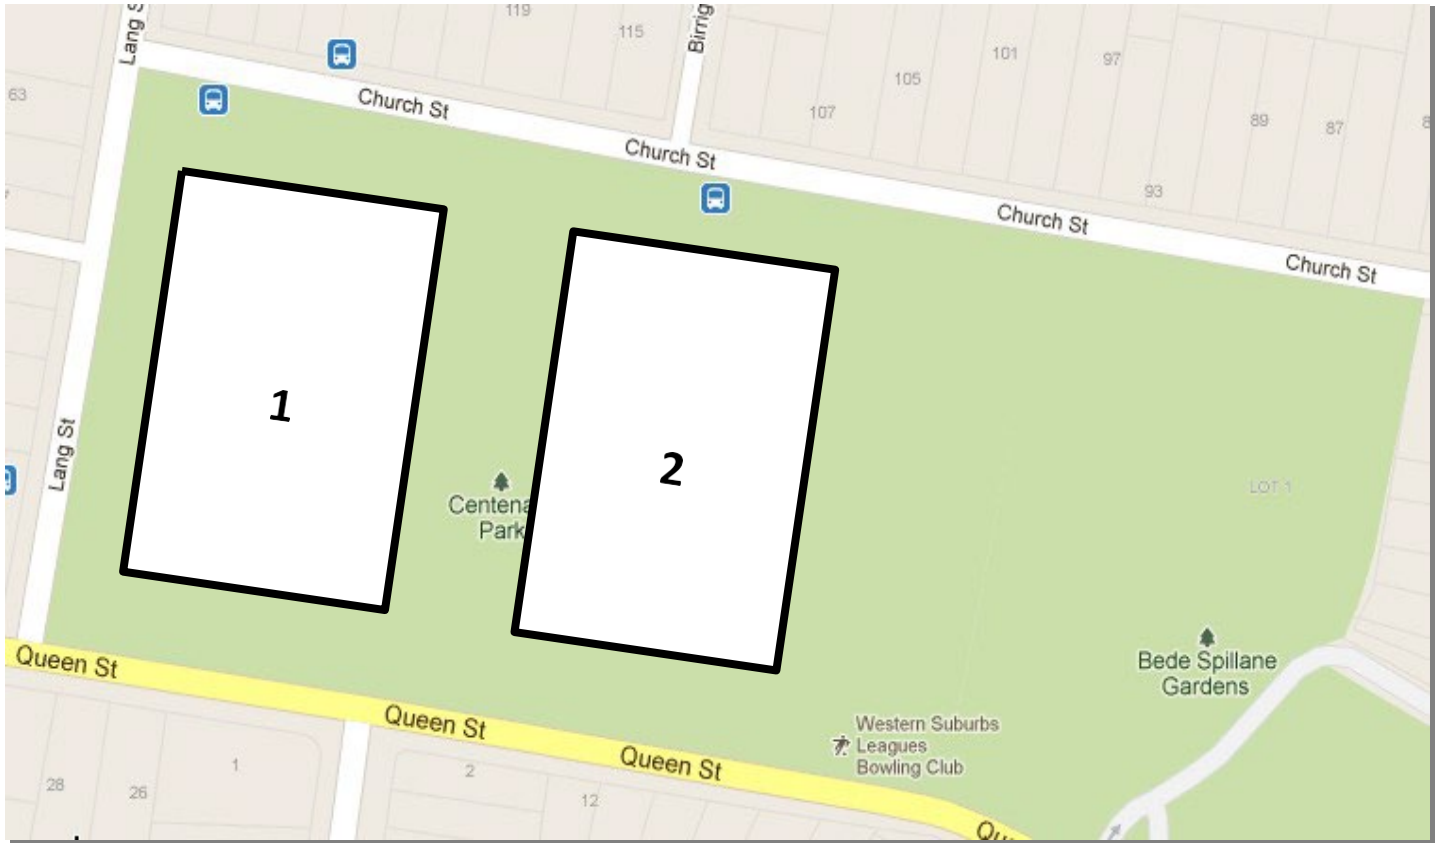

Key –

Teams		Grounds
Abb - Abbotsford	FD - Five Dock	Nield - Nield Park, Rodd Point (Refer to map)
Ash - Ashfield	Hab - Haberfield	Ash - Ashfield Park, Ashfield
Cr - Croydon	RL - Russell Lea	Ham - Hammond Park, Ashfield
CP - Croydon Park	SH - Summer Hill	Cent 1 - Centenary Park, Croydon
DP - Dobroyd Point	Bur - Burwood	Henley 1 + 2 – Henley Park, Enfield (Refer to map)

Parks/fields for 2019 WSPSSA Girls Soccer Competition

Centenary Park- Corner of Queen Street and Lang Street, Croydon (2 fields)

Hammond Park- Corner of Frederick Street and Henry Street, Ashfield (1 field)

Ashfield Park- Corner Orpington Street and Parramatta Road, Ashfield (1 field)