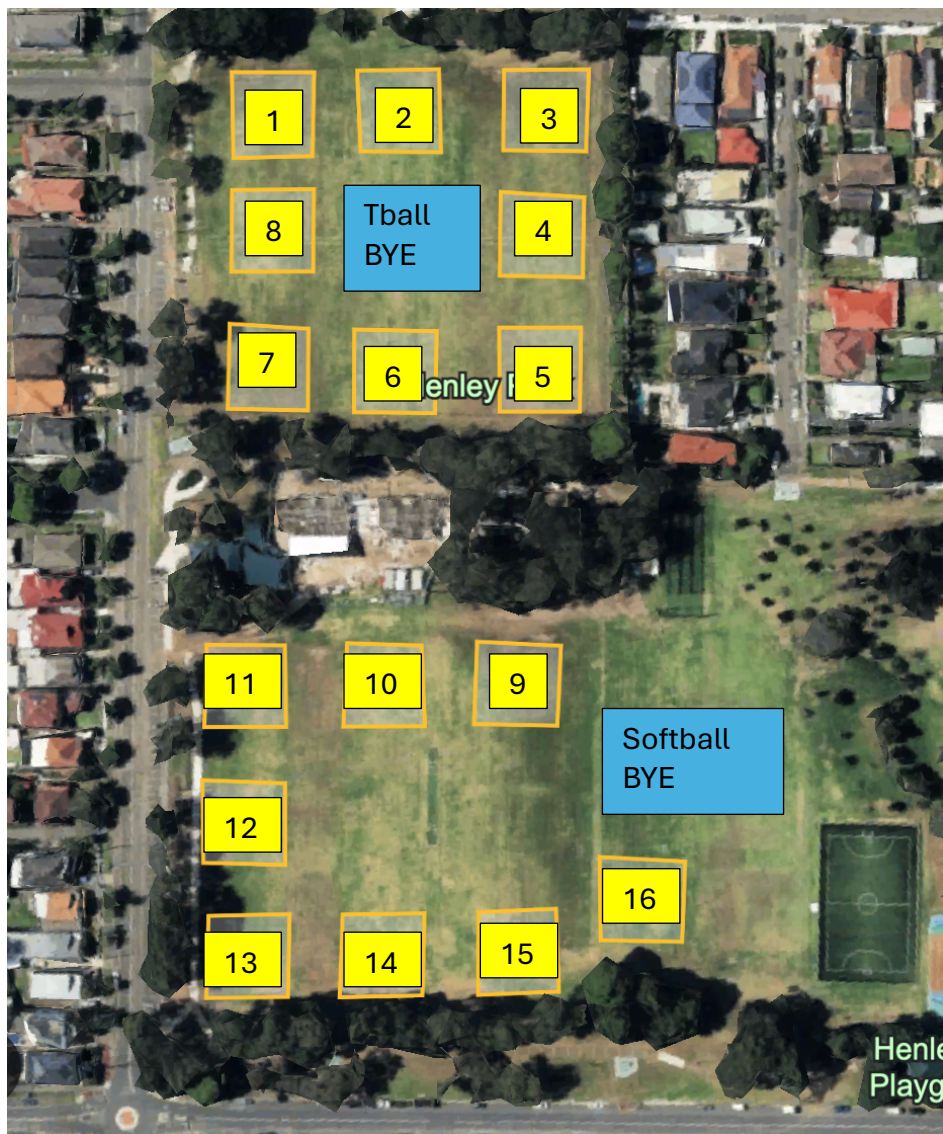

# TBALL

Henley Park Overview (fields)

Bases / Pitcher Set Up for Round 1 & Round 6

Field 1 – Five Dock

Field 2 – Enfield

Field 3 – Croydon Park

Field 4 – Burwood

Field 5 – Haberfield (W4) / Summer Hill (W7)

Field 6 – Croydon

Field 7 – Ashfield

Field 8 – Abbotsford

At arrival to the grounds, please set up the diamond bases and pitcher plate for your allocated field.

Please note that all personal equipment (gloves, catchers gear, helmets, balls etc.) will need to be carried around from field to field as your teams rotate to their next game.